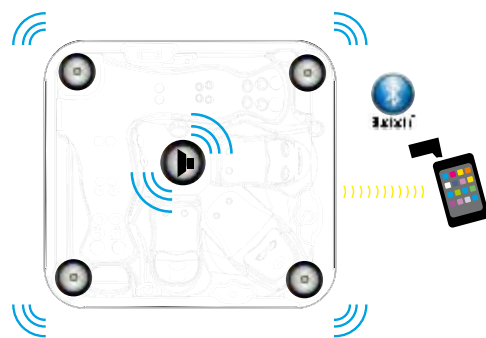

WITH ALL YOUR SENSES

AND NOW, RELAX... The natural treatments are one of the tub's main sources of health. Chromotherapy, music therapy and aromatherapy are the perfect complement to a whirlpool tub.

When was the last time you felt relaxed with your eyes closed listening to music? Maybe when you discover the benefits of music and its healing effects you will surround yourself more often in rhythm and harmony, under the relaxing effects of a soak in your tub. The new **Bluetooth audio system** in AstralPool's tubs enables you to play your favourite music from any mobile phone, MP4 player or audio equipment over a subwoofer and