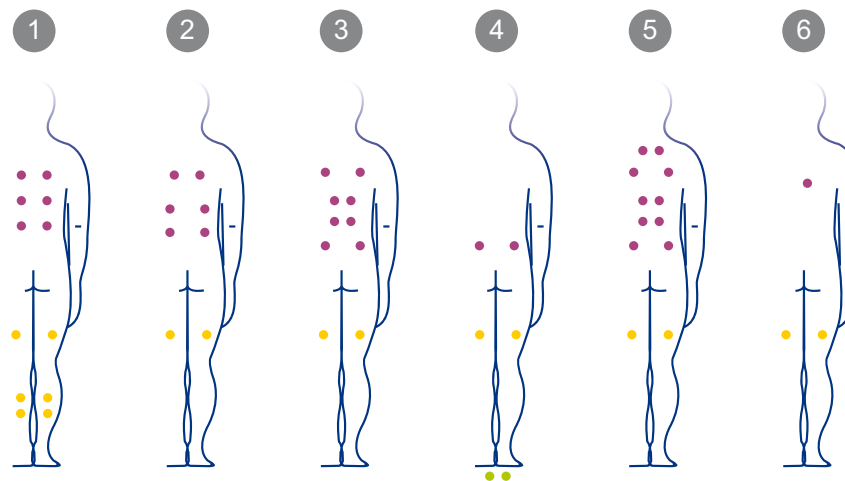

A COMPLETE RELAXATION CIRCUIT...

WE TAKE CARE OF ALL OF THE DETAILS. Our tubs have been designed to offer you total comfort. AstralPool designs and creates whirlpools without leaving out the slightest detail by using the best jets, control panels and the latest technology in ergonomics and tub shapes. Every component is strategically placed to give you the best possible product.

Every seat and lounger has been designed with your body in mind. The jets are strategically placed to allow them to target key points on your body. The air streams and water bubbles can be adjusted to suit your taste by turning the nozzles to control the scope and intensity of a massage.

In addition, our tubs are protected by **EcoSpa**, one of the best heat insulation systems on the market that minimises heat loss and **reduces energy consumption by up to 51%**.