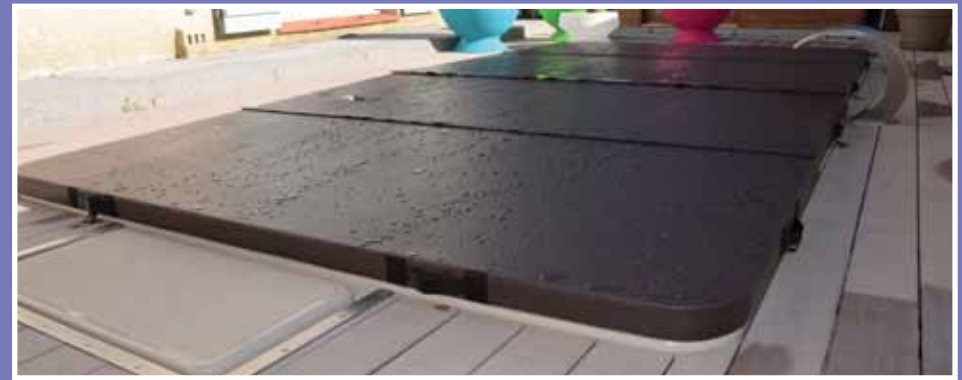

Optional 'Insulated Hard Cover' available