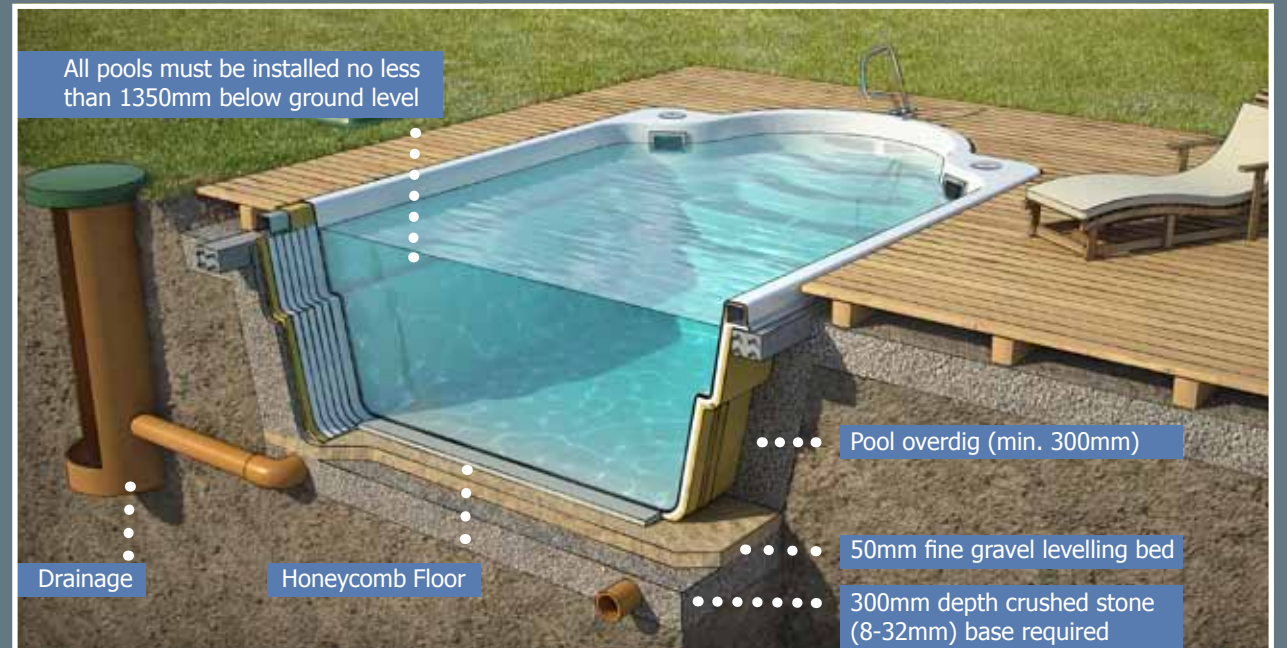

Luxe Pools - Installation