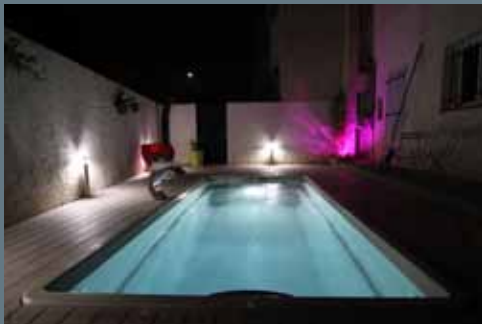

More is less.

High quality one-piece complete pools from £8000

luxepools

One-Piece GRP Pool Kits

Paramount are delighted to offer a new range of luxury one-piece GRP pools from Luxe Pools. Manufactured within a 15,000 square metre factory using more than 100 tons of resin every month, Luxe pools are designed to cater for the extreme temperature changes found in northern Europe, Scandinavian and Russian climates. With over fifteen different models to choose from, Luxe Pools are able to match your imagination.