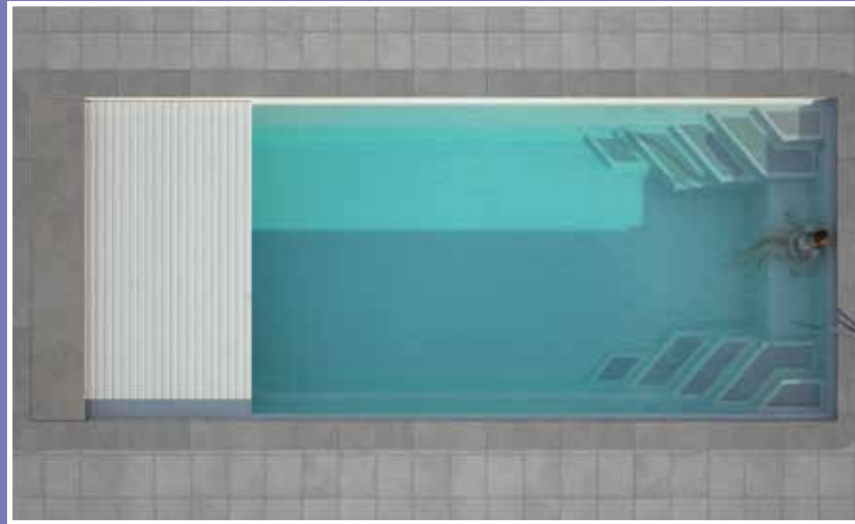

Mirror Line

Based on exactly the same pool size as the Wanaka the 'Mirror Line' derives its name from the mirror reflection image that is produced by the water level. This unique pool incorporates an in-built water balance tank to produce a 30mm freeboard!

All Mirror Line pools are supplied with separate overflow tank, automatic water level control, standard filtration & equipment pack and natural border stones!

Size	Kg
6500 x 3300 x 1500mm	650kg
7500 x 3700 x 1500mm	820kg
8500 x 3700 x 1500mm	920kg
10000 x 3700 x 1500mm	1050kg

IMPORTANT NOTE!

Slatted Cover systems are installed internally reducing swimming area by 750mm.

All covers are supplied with in-tube motor, SS beam, wooden lid housing and control unit.

Auto top up and Vacuum point required.