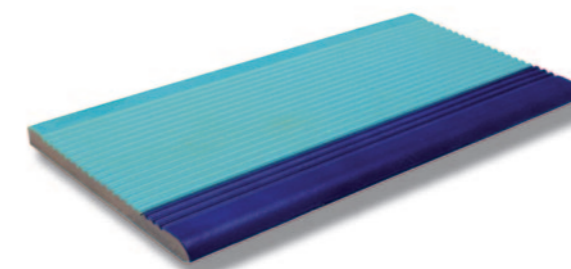

Blanco Mate
12x25cm - 8.5mm

Azul Oscuro Mate
12x25cm - 8.5mm

Edging Tiles

Solid Finnish Edge
12x25cm - 35mm

Grooved Bullnose (R11)
12x25cm - 8.5mm

This is a selection of the Aquatile range.

Full details are available upon request.