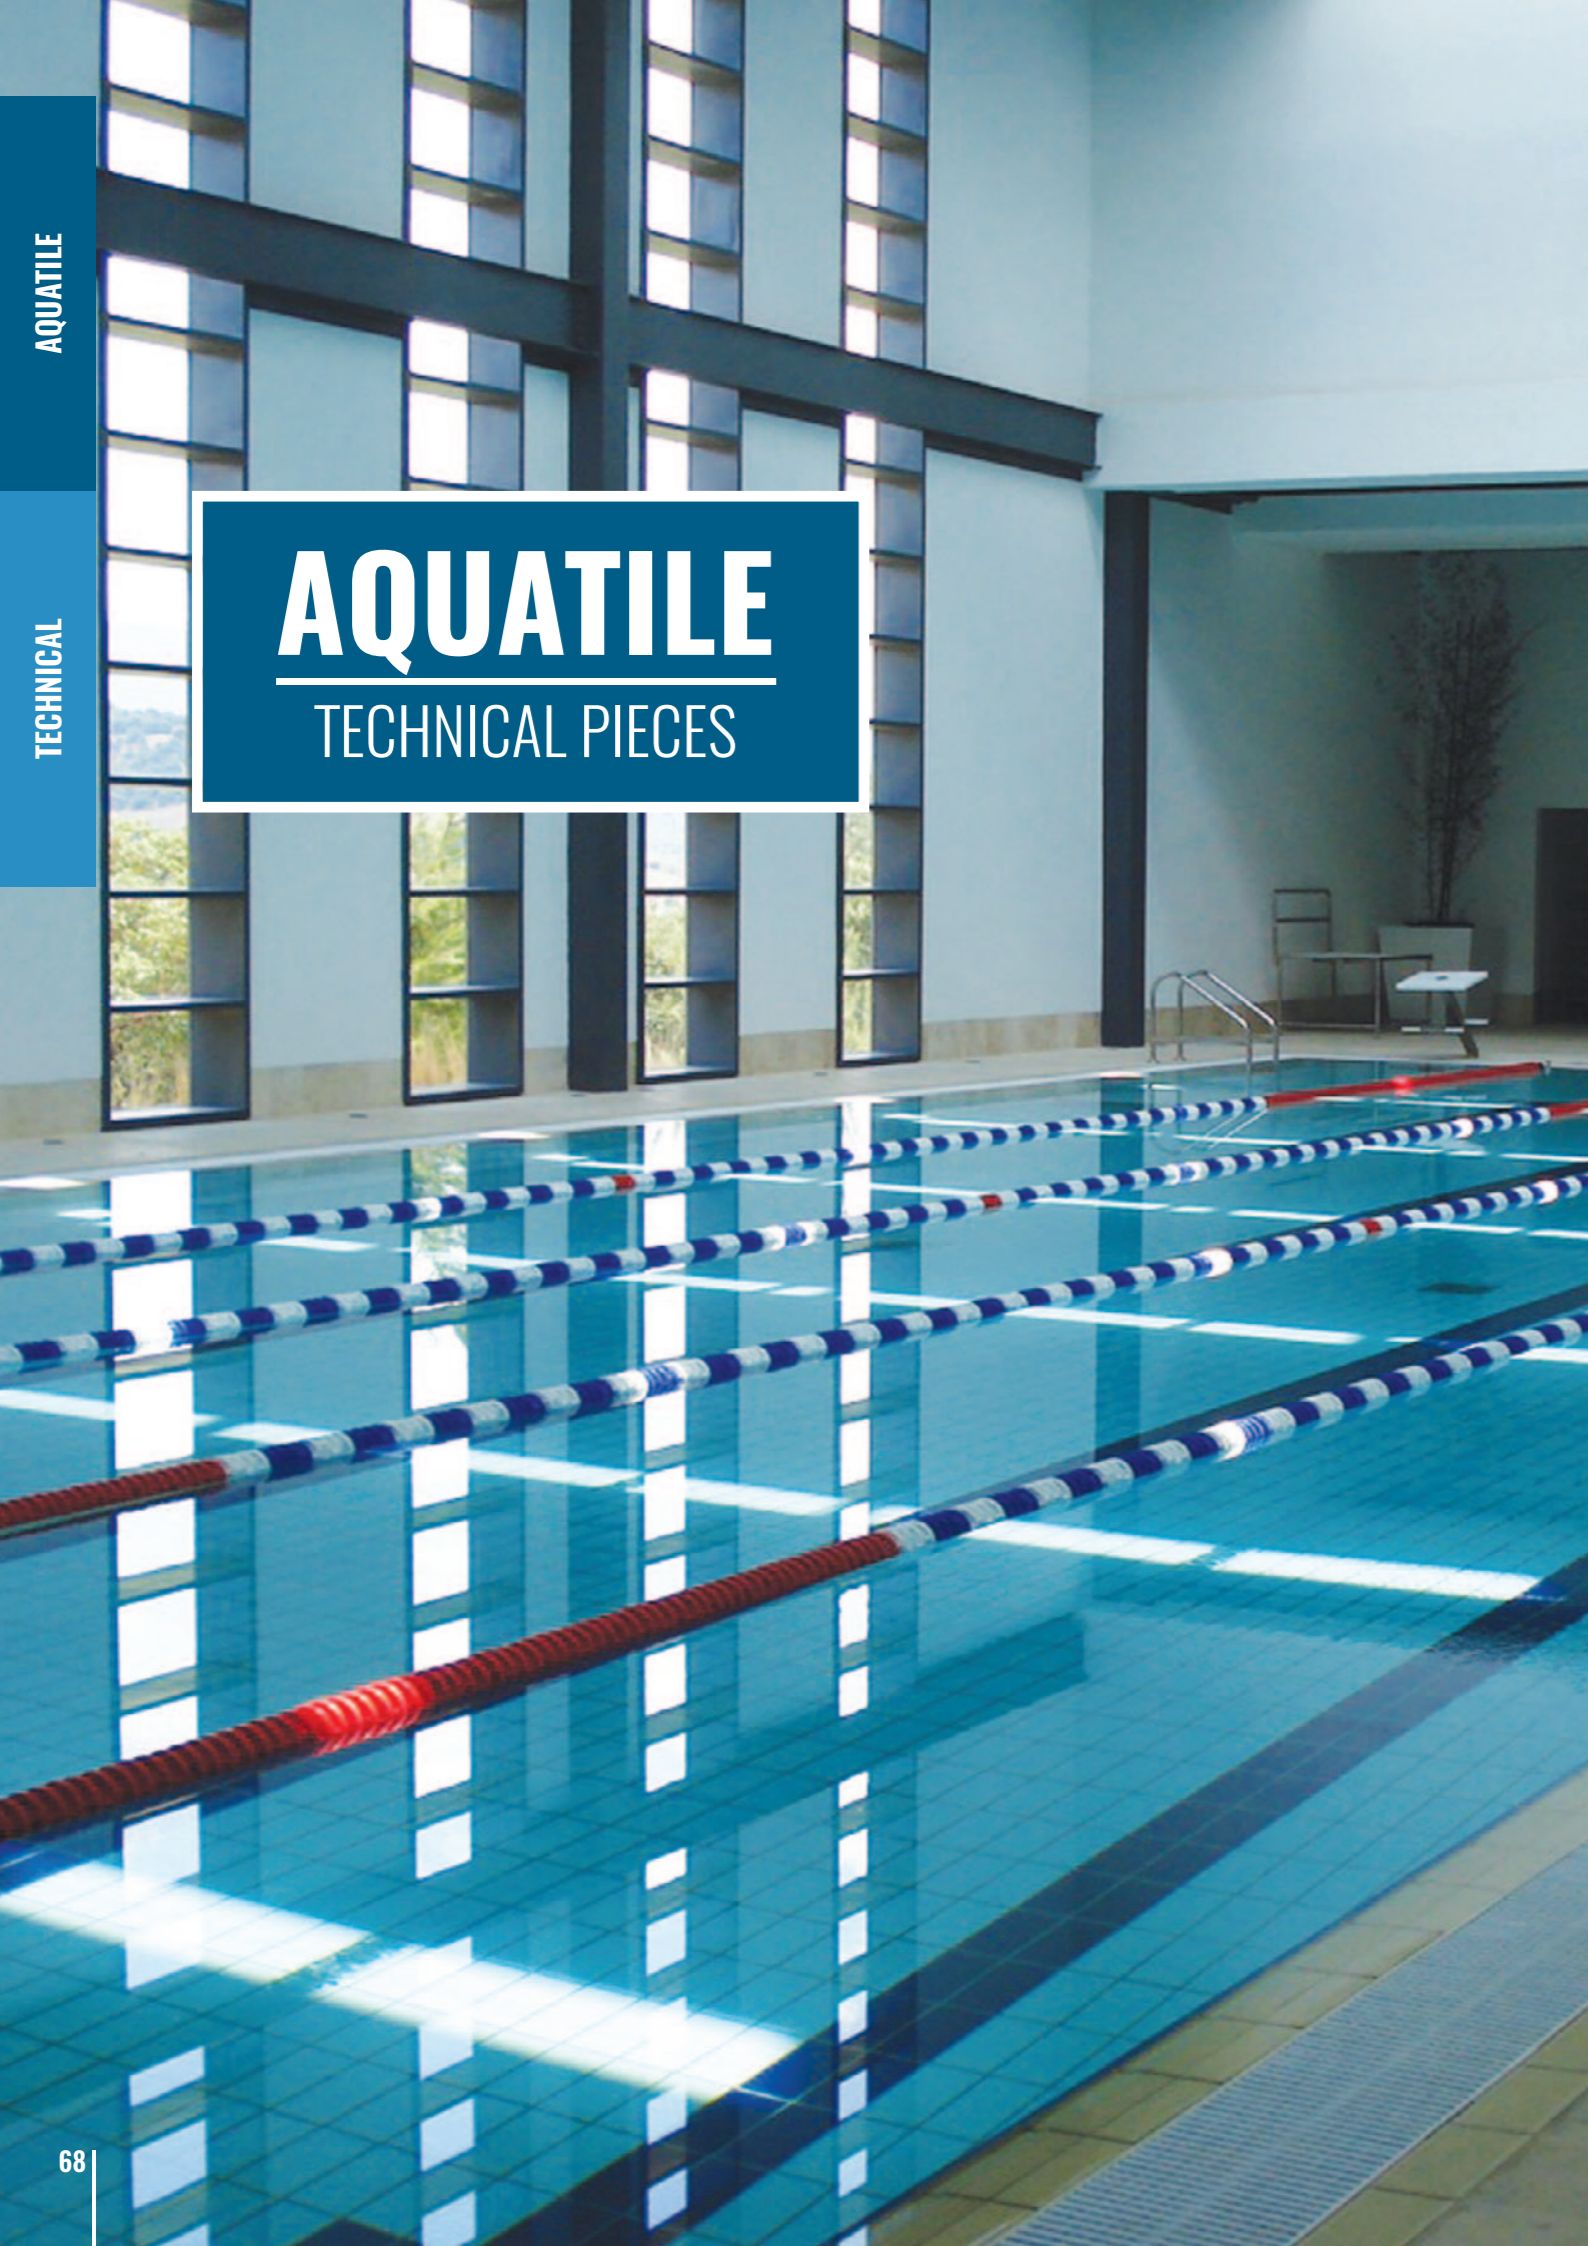

AQUATILE

TECHNICAL PIECES

Pool Tank Tiles

Grided Tiles (R12)

Grooved Tiles (R11)