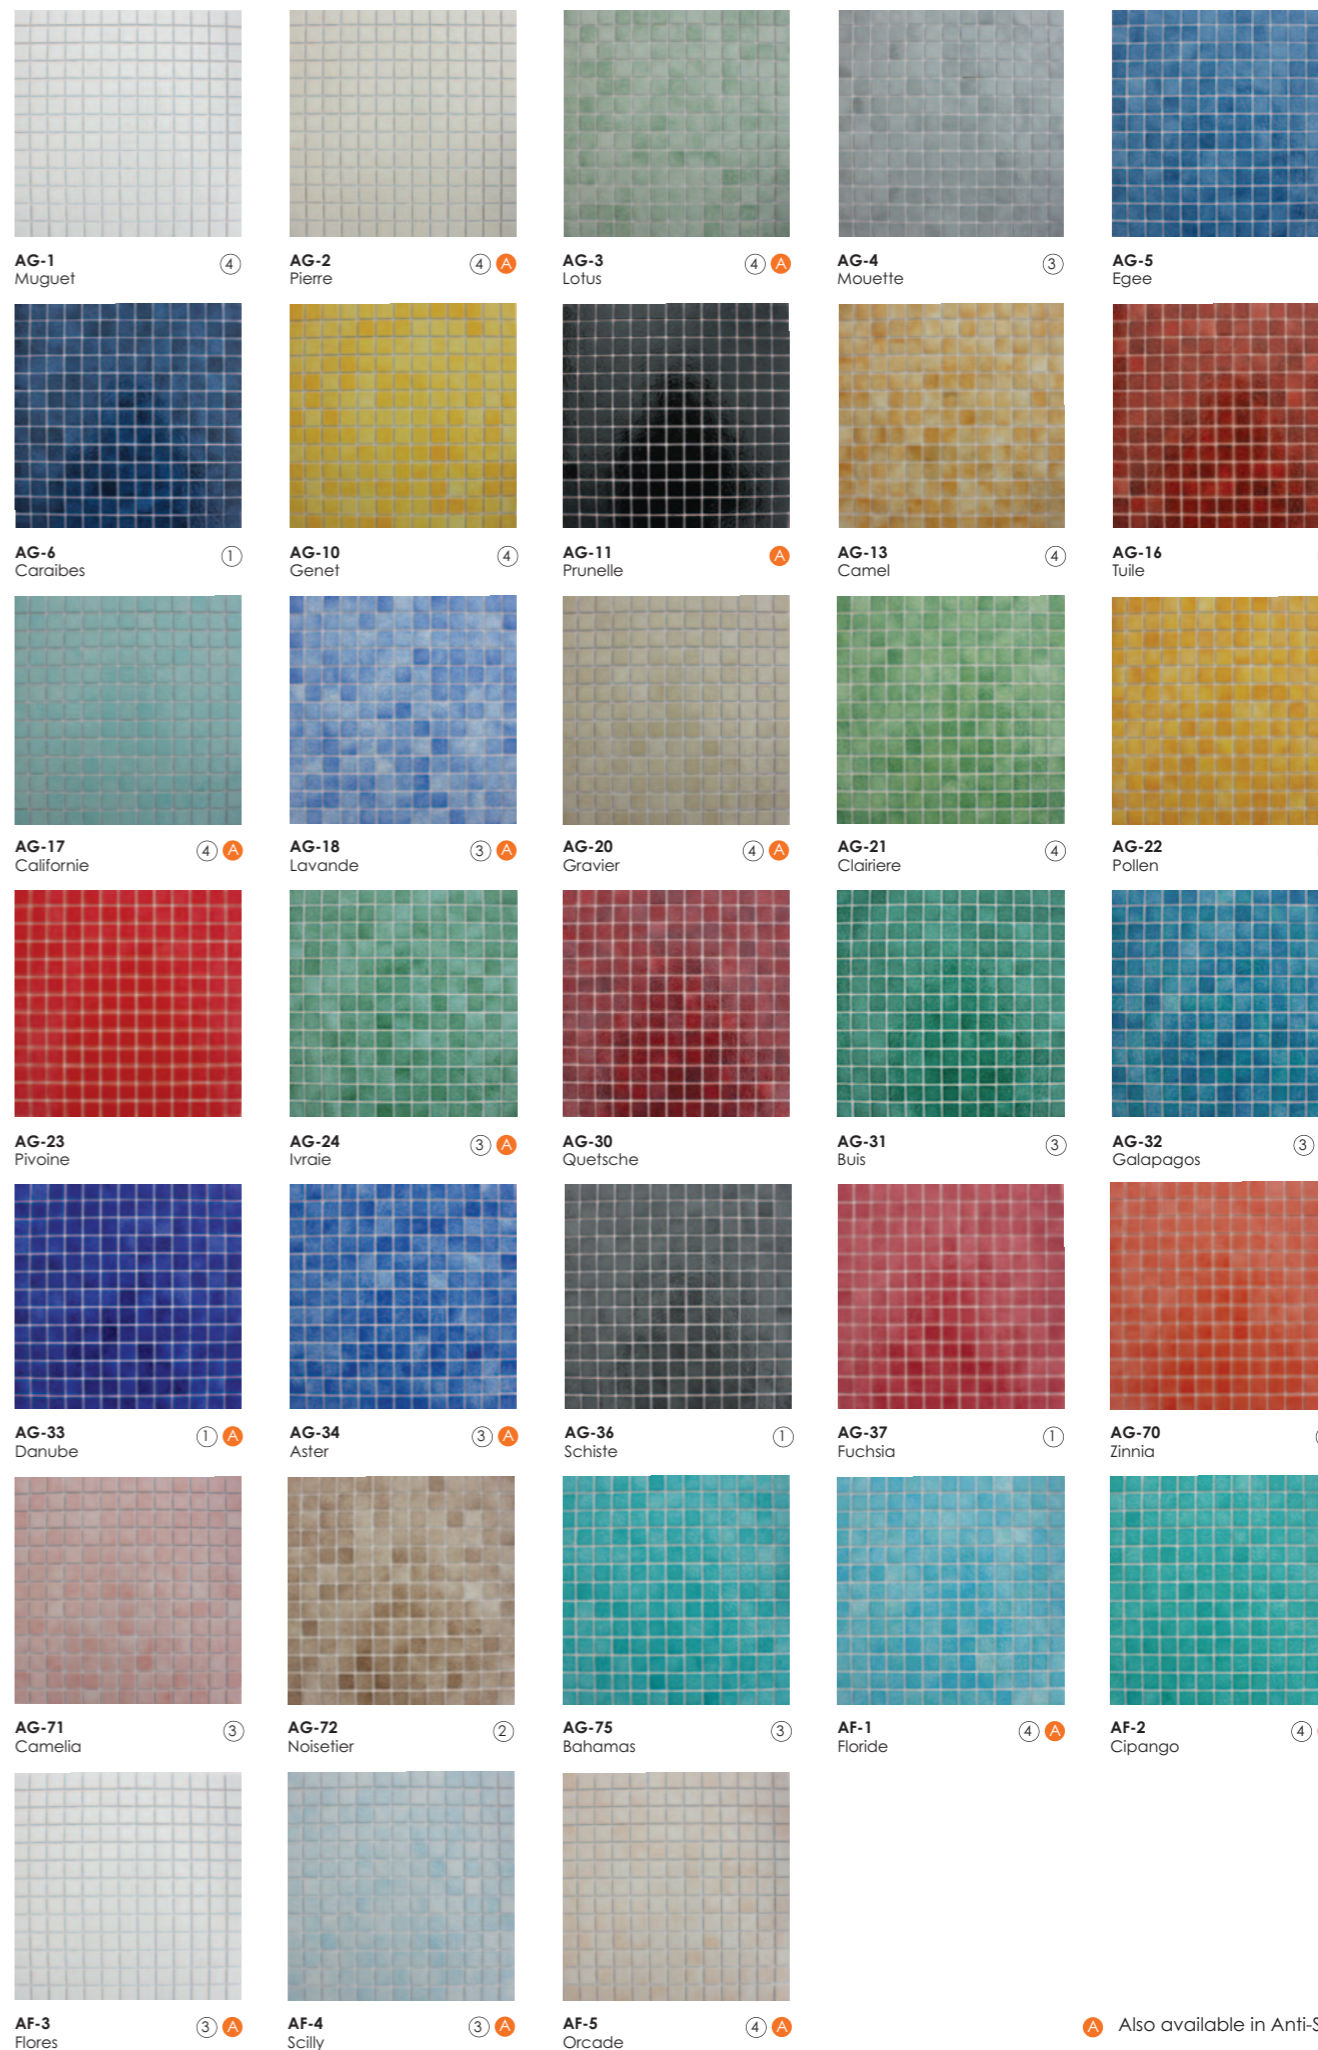

HARMONIE

CRYSTAL PORCELAIN

FLORIDE

Format	Thickness	Frostproof	Sheet Size	Tiles / Sheet	Wall		Floor		Pool Tank	Anti-Slip Rating
					Internal	External	Internal	External		
25x25mm	4mm	Yes	34.8x34.8cm	169	●	●	●		●	
A 25x25mm	4mm	Yes	34.8x34.8cm	169	●	●	●	●	●	R12/C/Safe

A Also available in Anti-Slip